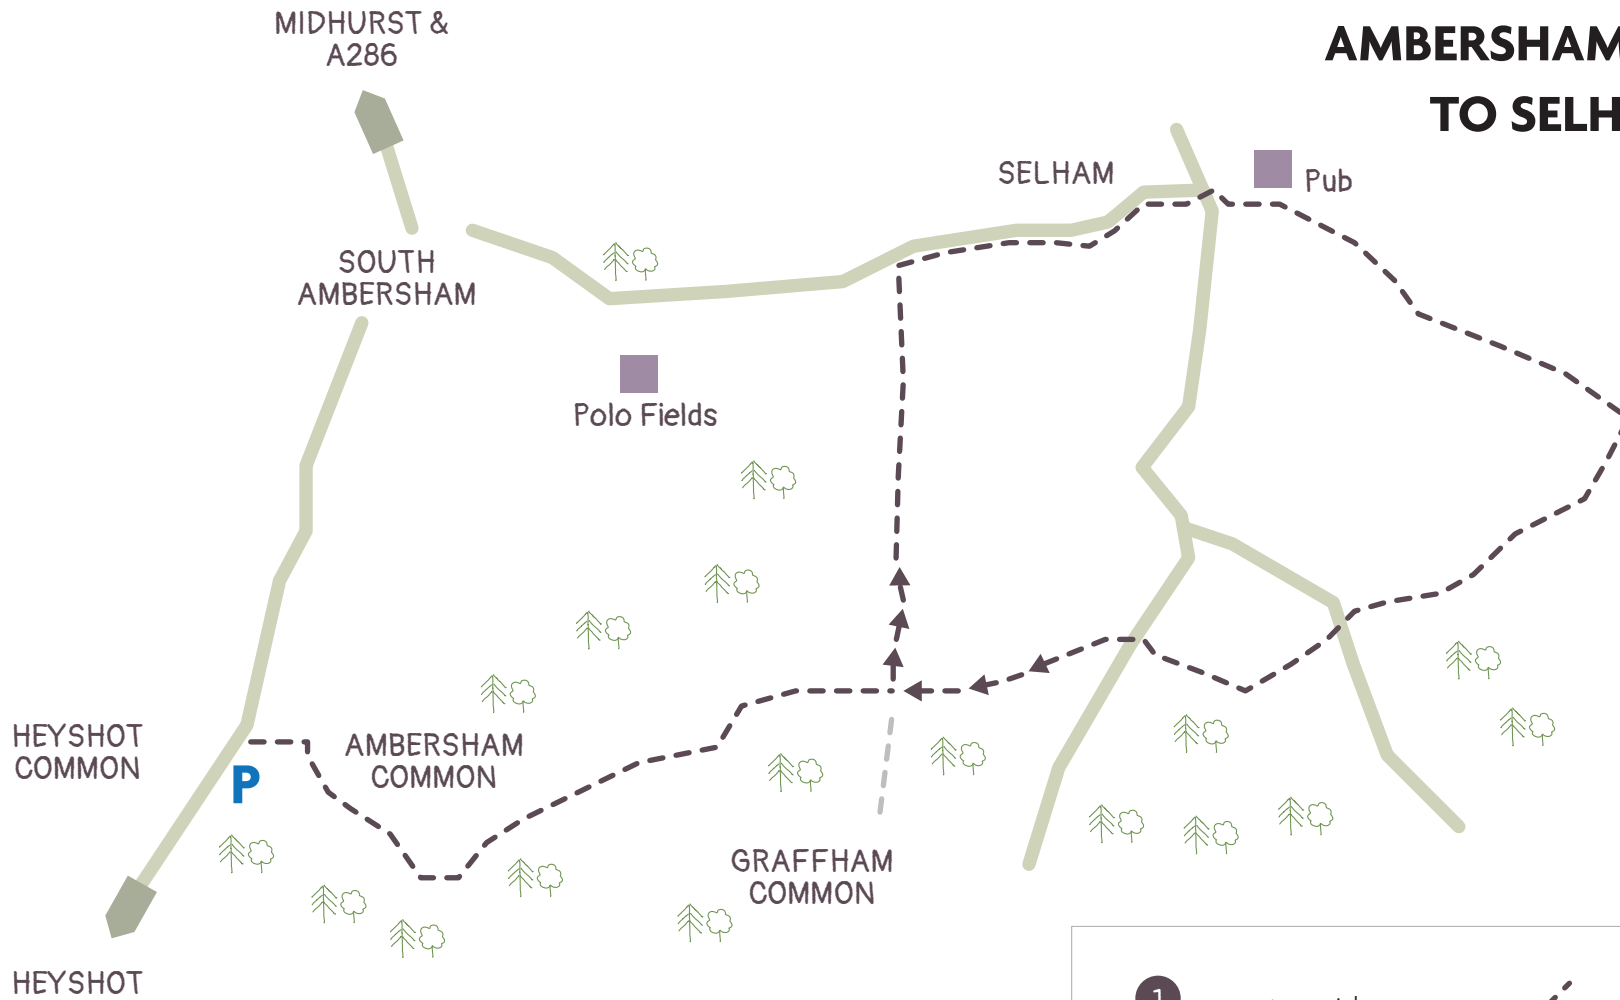

MADHURST / 9 km / 3 hours

AMBERSHAM COMMON TO SELHAM & BACK

1	route guide	- - -	walk route
🌲	woods	- - - -	alternative route
■	site of interest	⋯	footpath/track
P	parking	▬	road